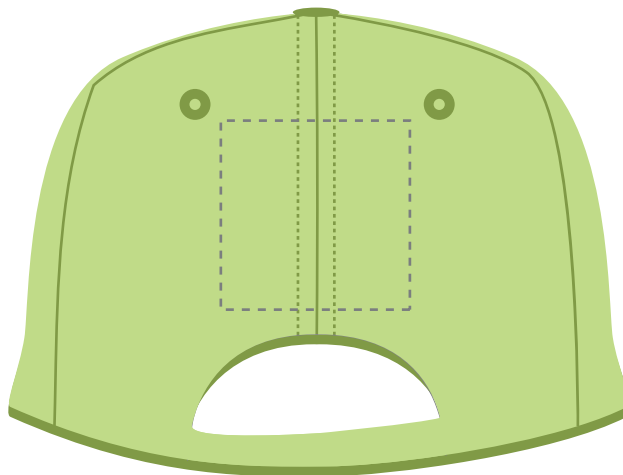

Your Ref:	Quantity:	Product Code: CF2002
Our Ref:	Version: 1	Product Colour: LIME

**PRINTING CONCERNS: PRINT MAY DISCOLOUR**

**PRODUCT INFO: DUE TO THE NATURE OF THE PRODUCT THE PRINT POSITION MAY VARY BY 10 - 20 MM**

The dashed line is to demonstrate print area and will not appear on your printed item

**PANTONE REFERENCE(S)**

 Full colour printing

ARTWORK SCALE 50%

ARTWORK SCALE 100%  
Max print area 50mm x 50mm  
Actual logo size: