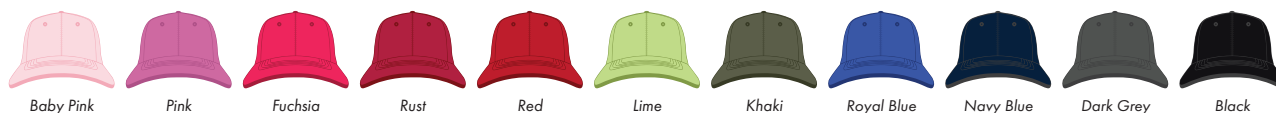

The dashed line is to demonstrate print area and will not appear on your printed item

**PANTONE REFERENCE(S)**

 Full colour printing

ARTWORK SCALE 50%

ARTWORK SCALE 100%  
Max print area 50mm x 50mm  
Actual logo size:

Product Image for visualisation  
- colours may vary

To proceed, please approve visual via the online system.

**PLEASE NOTE:**

- All colours including print and product are for visual purposes only and should not be regarded as the actual colour of the product and print.
- Some products may vary from batch to batch and may differ from previous orders.
- The colour and texture of a product can also have an effect on the final print colour.
- By approving this order we accept that you understand these terms.

This item is available in the following colours:

Baby Pink

Pink

Fuchsia

Rust

Red

Lime

Khaki